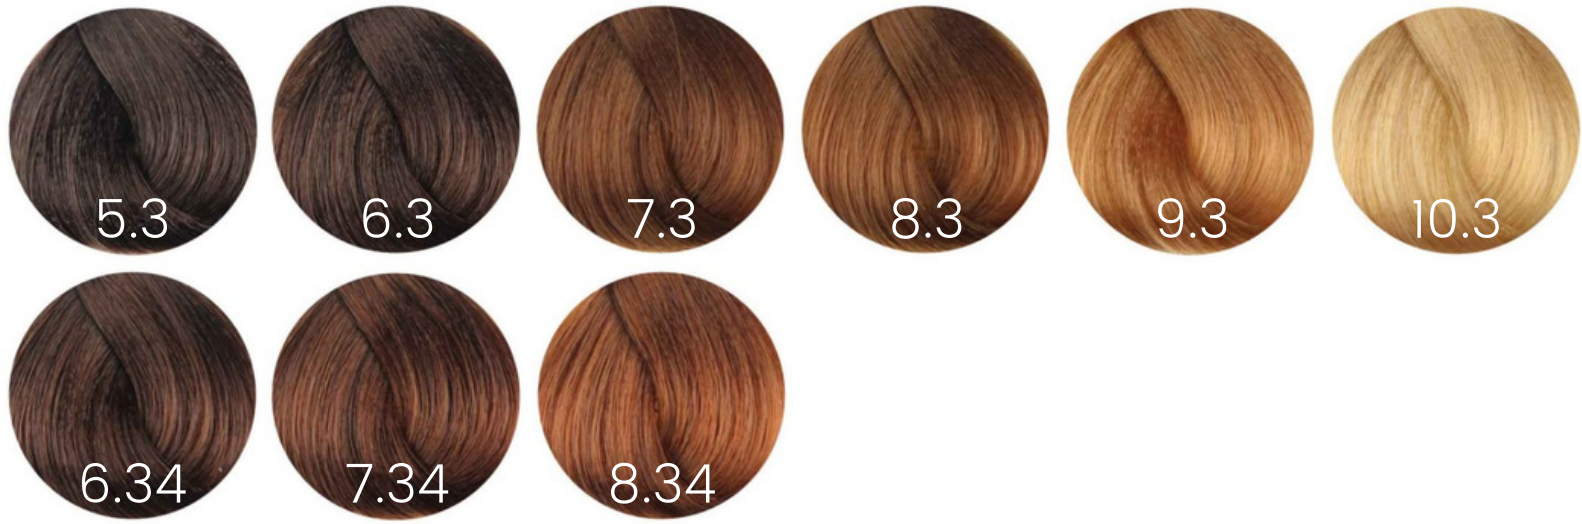

Violet .22 & Violet .2F

Beige .13

Brown .14

Chocolate .29

Golden .3 & Golden Copper .34

Copper .4

Copper Golden .43

Intense Copper .44 & Copper Red .46

Mahogany .5

Red .6

Intensive Red .66

Matte .8

Superlighteners

Natural Copper .04

Toners